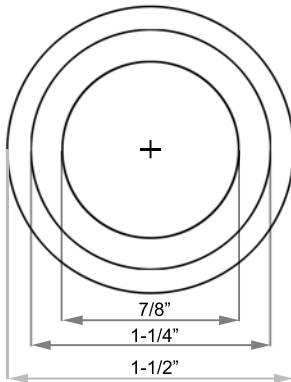

3-¹⁵/₃₂" Wide

Mounting Diagram - Happ 49-Way Joystick

Proper Orientation
for use with the
Groovy Game Gear
GP-WIZ 49

3-³/₃₂" Tall

Floppy Cable Connector