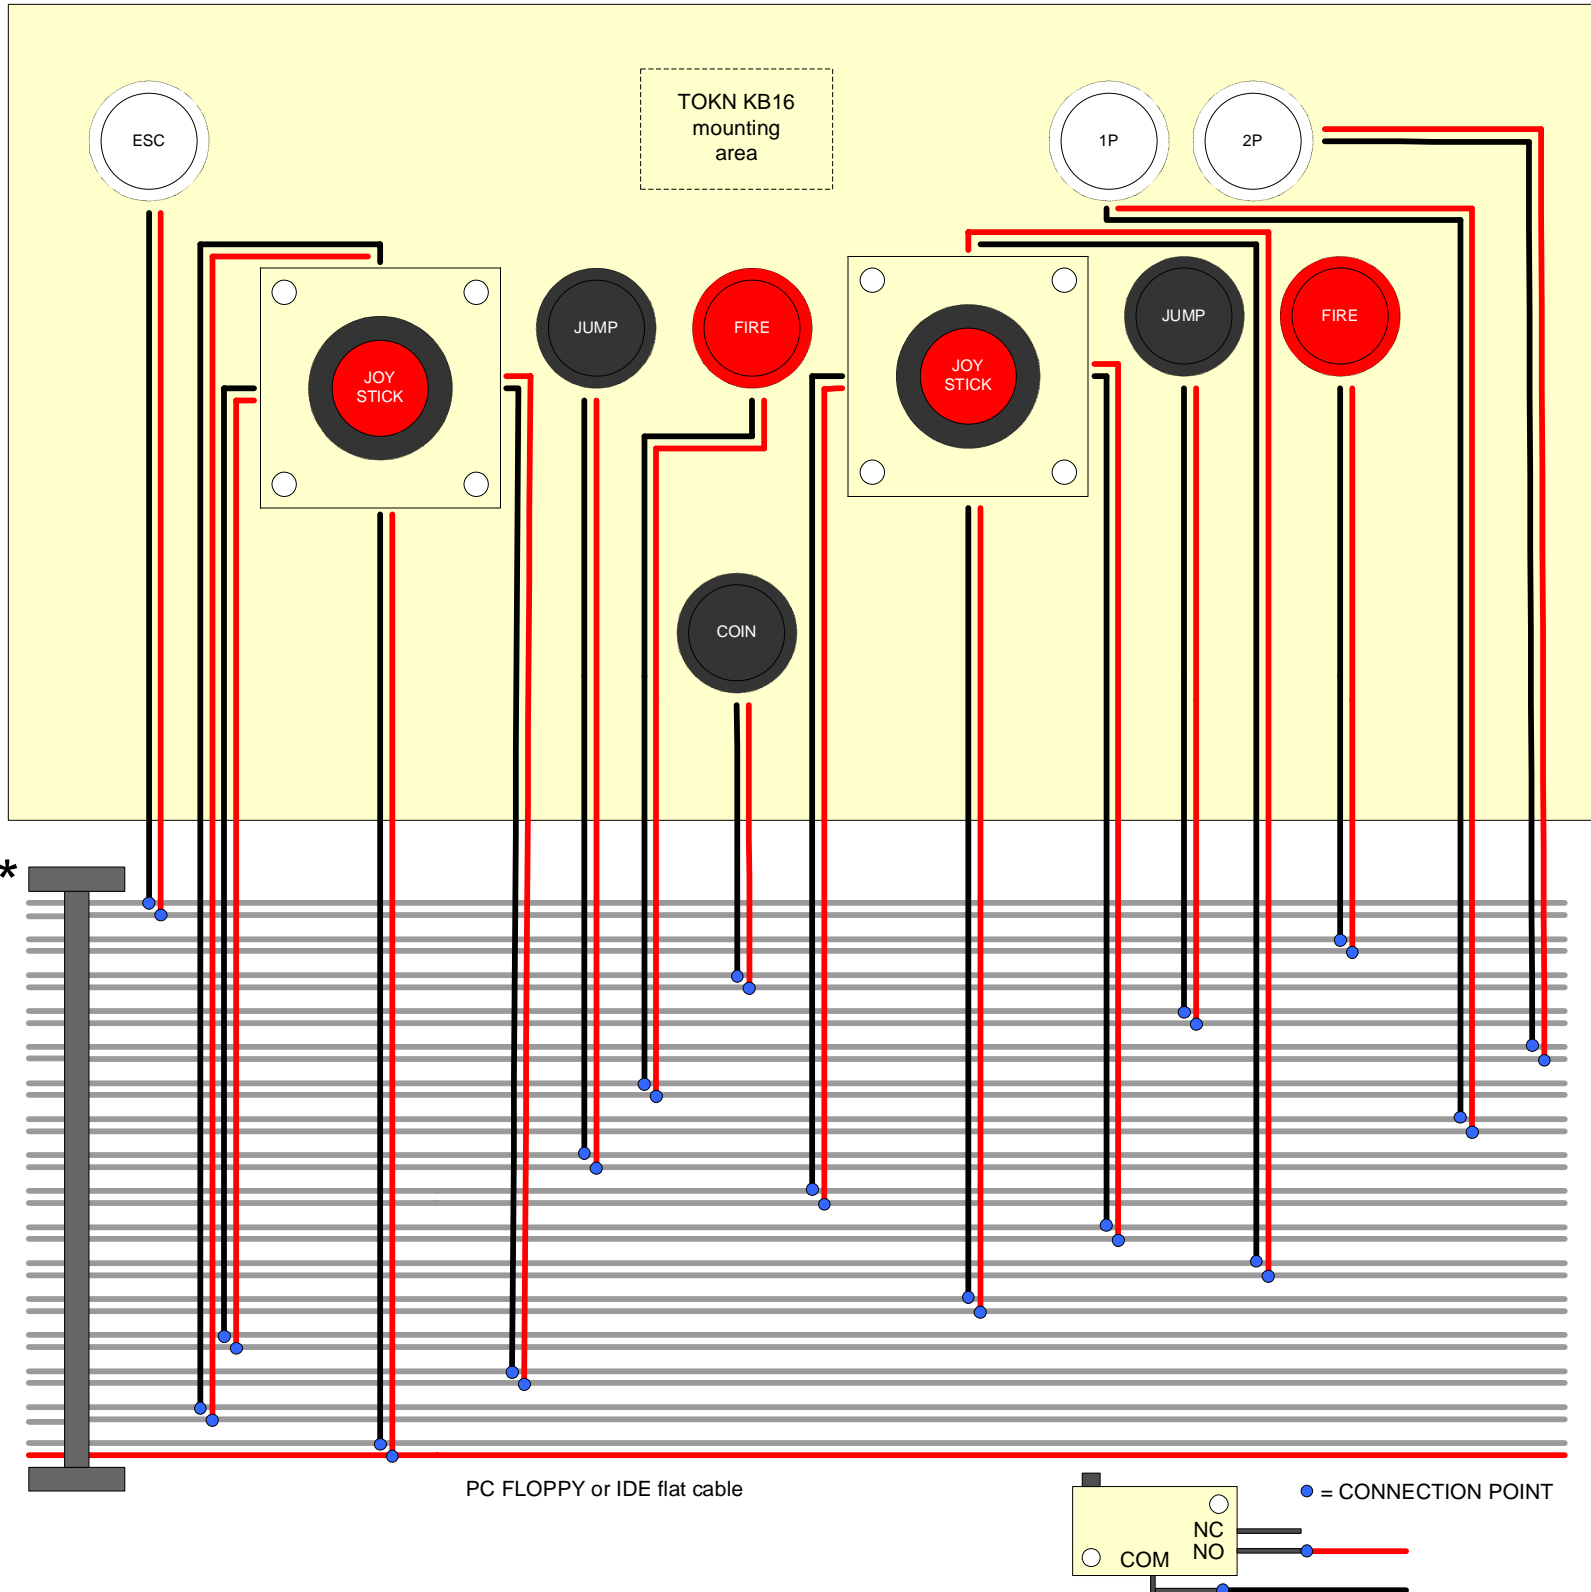

## low cost 16-port keyboard I/O encoder/expander

Wiring Guide for 1P 2P alternating classic

## low cost 16-port keyboard I/O encoder/expander

Wiring Guide for 1P 2P simultaneous classic

## low cost 16-port keyboard I/O encoder/expander

Wiring Guide for SoloMax desktop console

\*

PC FLOPPY or IDE flat cable

## low cost 16-port keyboard I/O encoder/expander

—Wiring Guide Advanced, SoloMax Staggered & Bussed—