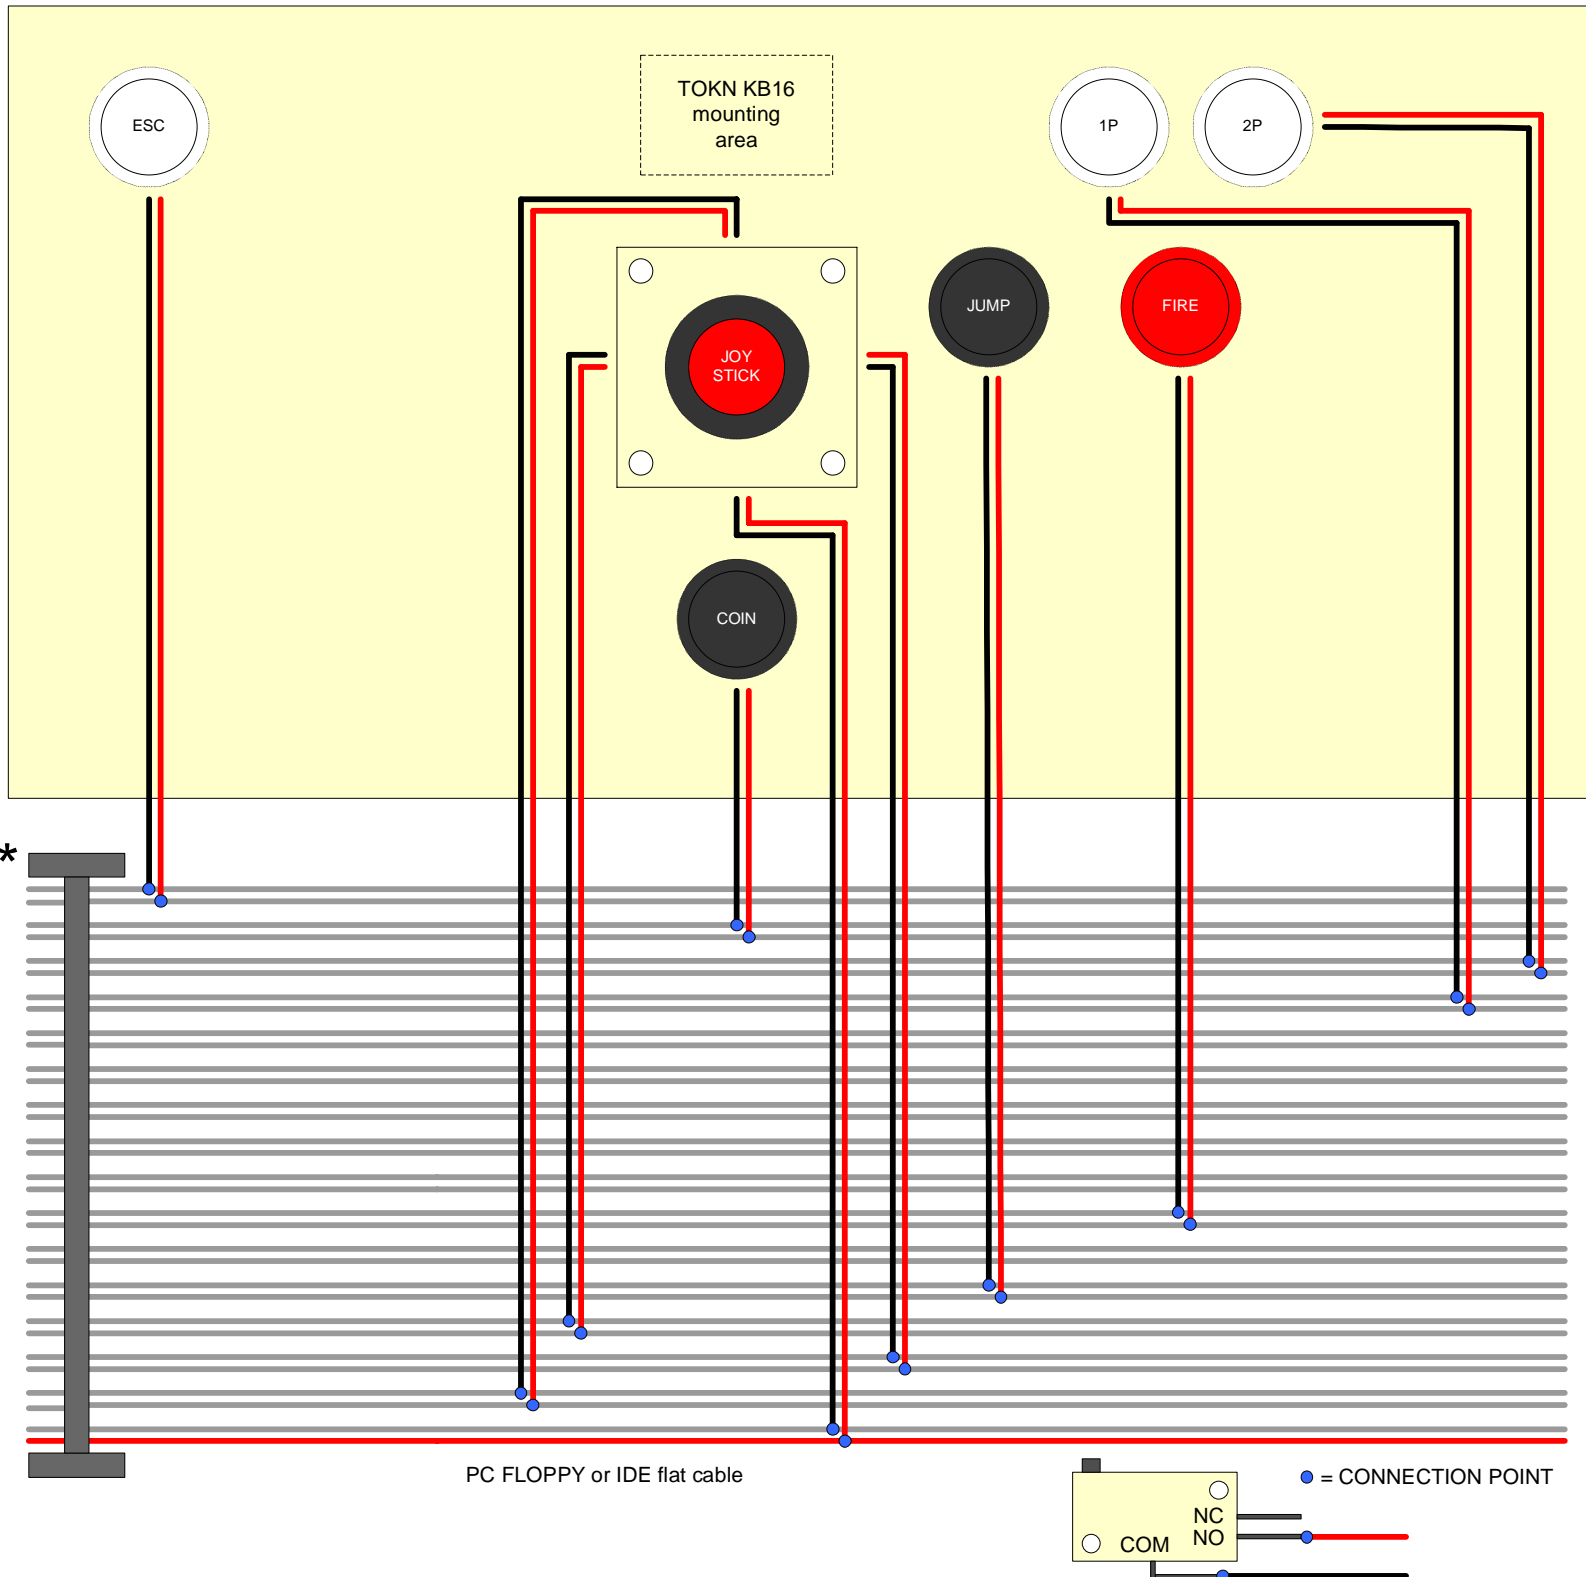

## low cost 16-port keyboard I/O encoder/expander

Wiring Guide for 1P 2P alternating classic

## low cost 16-port keyboard I/O encoder/expander

Wiring Guide for 1P 2P simultaneous classic

## low cost 16-port keyboard I/O encoder/expander

Wiring Guide for SoloMax desktop console

\*

PC FLOPPY or IDE flat cable

## low cost 16-port keyboard I/O encoder/expander

—Wiring Guide Advanced, SoloMax Staggered & Bussed—