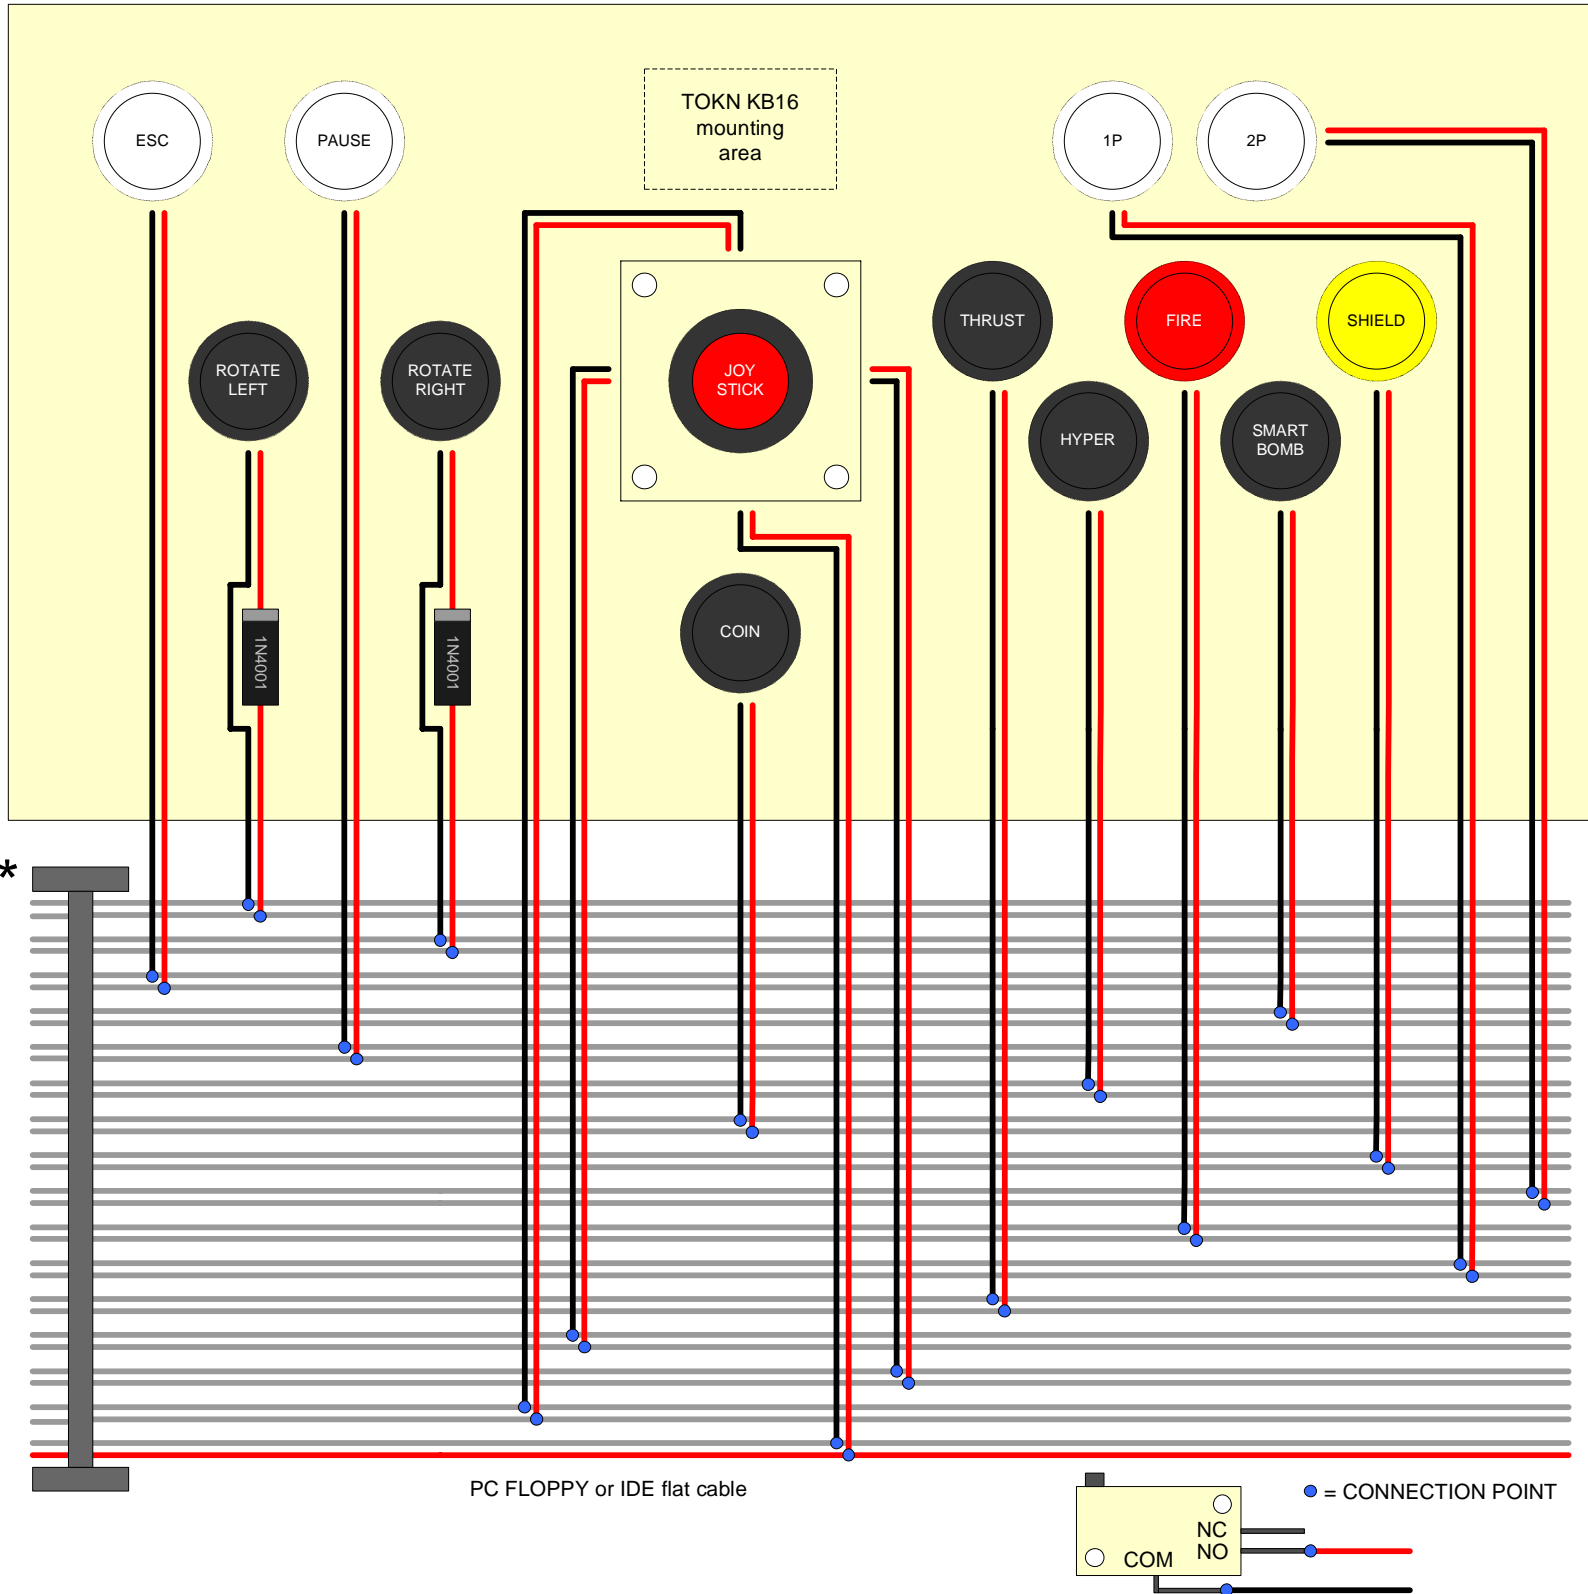

## low cost 16-port keyboard I/O encoder/expander

Wiring Guide for 1P 2P alternating classic

## low cost 16-port keyboard I/O encoder/expander

Wiring Guide for 1P 2P simultaneous classic

## low cost 16-port keyboard I/O encoder/expander

Wiring Guide for SoloMax desktop console

\*

PC FLOPPY or IDE flat cable

## low cost 16-port keyboard I/O encoder/expander

—Wiring Guide Advanced, SoloMax Staggered & Bussed—