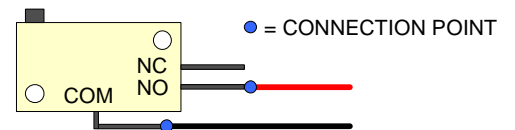

## low cost 16-port keyboard I/O encoder/expander

Wiring Guide for 1P 2P simultaneous classic

## low cost 16-port keyboard I/O encoder/expander

Wiring Guide for SoloMax desktop console

\*

PC FLOPPY or IDE flat cable